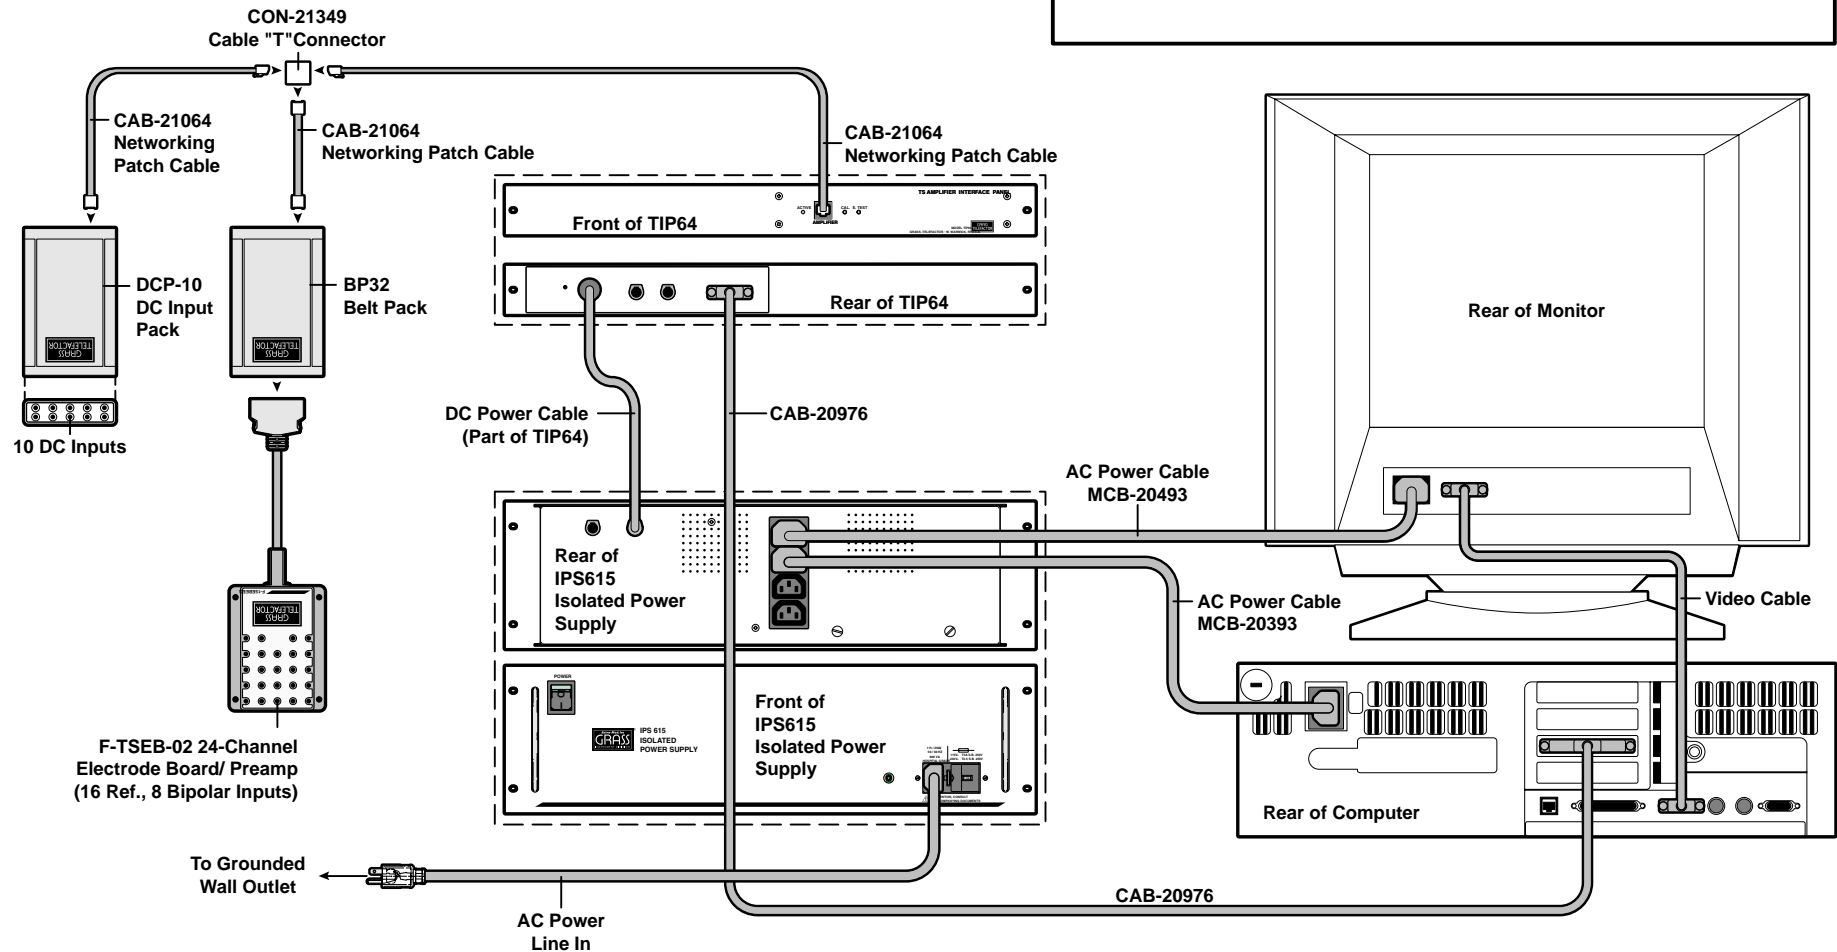

AURORA™ PSG SYSTEM

X401G00 REV.1

Grass-Telefactor, An Astro-Med, Inc. Product Group
 600 East Greenwich Avenue
 West Warwick, RI 02893 USA
 Phone 401-828-4000 • Fax 401-822-2430
 www.grass-telefactor.com • email grass-telefactor@astromed.com