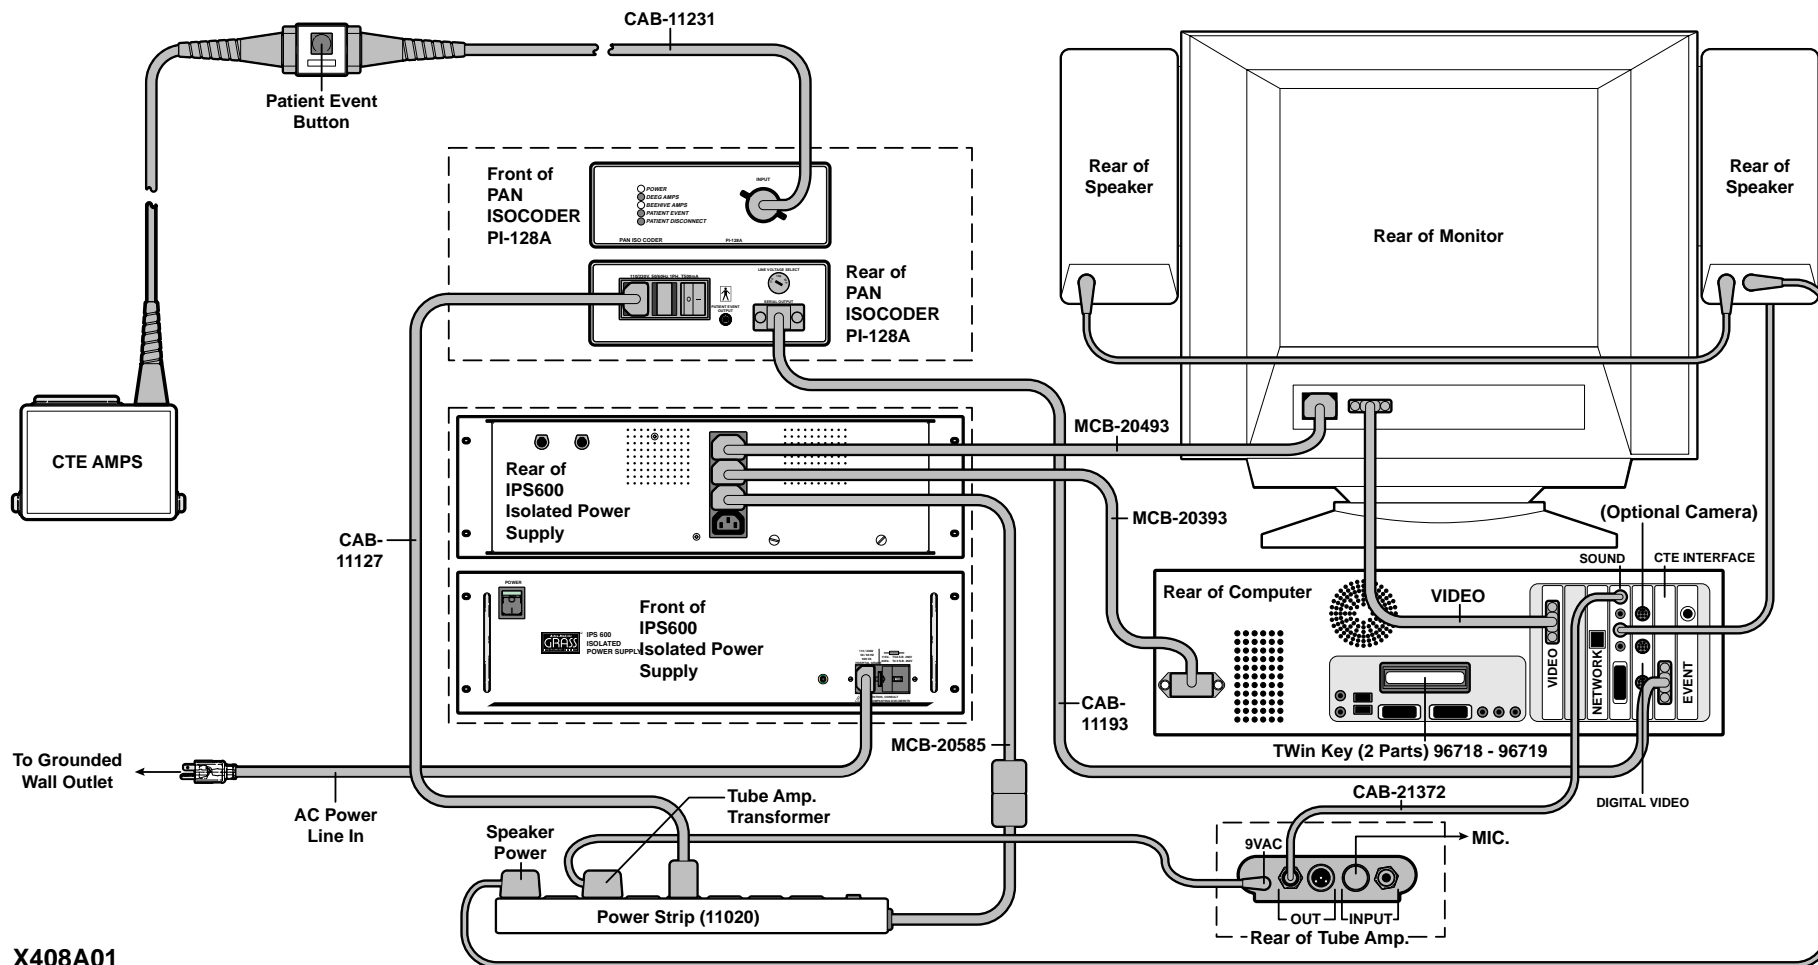

# BEEHIVE™ MILLENNIUM SYSTEM

X408A01

Grass-Telefactor, An Astro-Med, Inc. Product Group  
 600 East Greenwich Avenue  
 West Warwick, RI 02893 USA  
 Phone 401-828-4000 • Fax 401-822-2430  
 www.grass-telefactor.com • email grass-telefactor@astromed.com